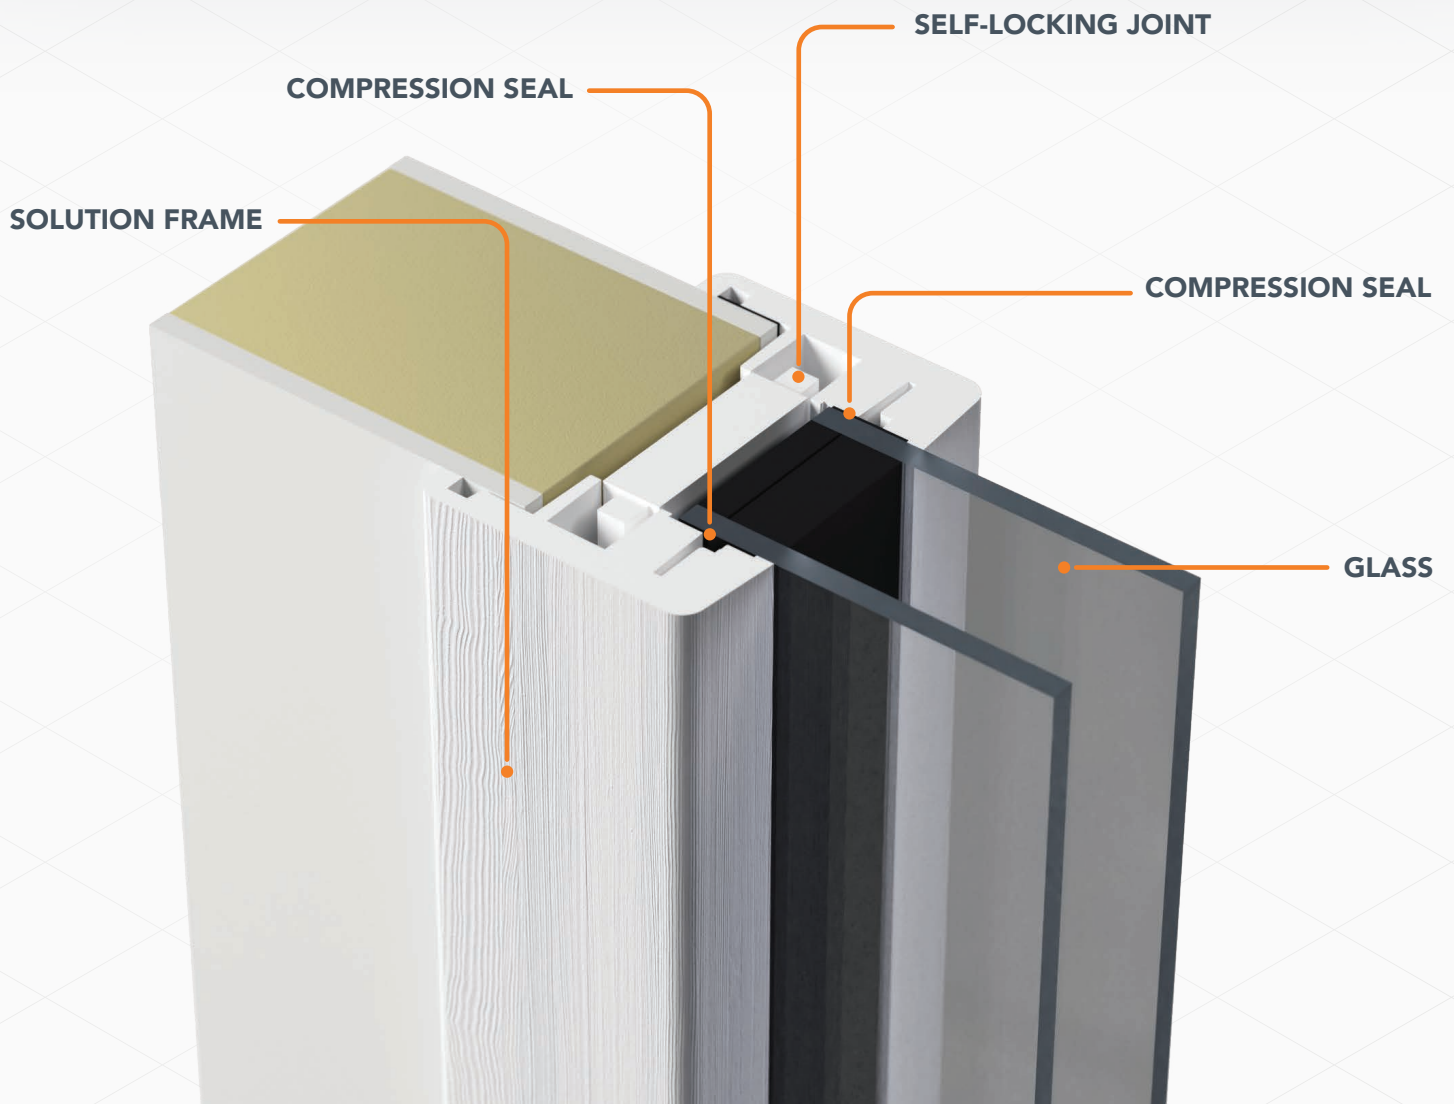

SOLUTION FRAME

Clean lines, a straightforward design, these are the features that make Shaker doors timeless. A door that adds effortless style to any home needs a frame and glass to complement its unique features. The Solution series doorlites feature a low-profile, flat frame and patterned glass that was created to complement the clean, simple designs of our Shaker and flush doors. The Solution Doorlite Series is available in various sizes, which makes it easy to create and customize an infinite number of contemporary looks. The screwless design eliminates holes and plugs and saves valuable time in installation as a traditional screw frame requires extra time to install screws and plugs. The frame features a patented interlocking joint and compression seal that adheres to the door and creates a powerful compression seal and bond. It safely locks decorative glass in place, while beautifully illuminating and bringing out the features of the glass. Its versatility matches many styles, such as Modern, Craftsman, Mid-Century, and so many more. There are no screw holes, is built to resist warping, and is available in a textured vertical grain pattern in both white and tan.

Rooftop Glass • DRS0080

FEATURES & BENEFITS

- No unsightly plugs or screw holes.
- Available in white or tan.
- Textured vertical grain pattern.
- Matches various architectural styles.
- Shaker style low profile.
- Patented frame system.
- Built to resist warping.
- Easy Installation saving labor cost.